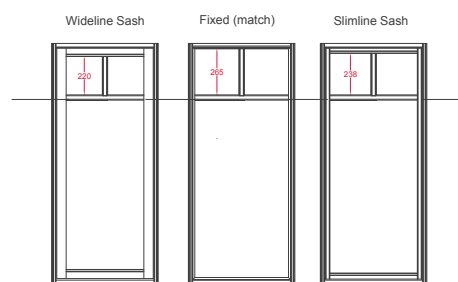

Please Note

Bars are evenly spaced based on the overall height and width of the product, not the glass area, to ensure bars align across products of the same dimensions regardless of the sash type. Products with a transom are the exception, where by bars are evenly spaced within the glass openings.

Please consider other nearby products, as they may need to be customised if you wish for all bars to align. Standard bar positioning on doors differs from windows to allow for the thicker aluminium sections, which take up more of the glass area.

Please discuss your specification with an A&L sales representative to ensure your desired aesthetic can be achieved.

Newport Series - Single

Illustration of a 1372mm high awning window.

Newport Series - Double

Illustration of a 1372mm high awning window.

A&L
WINDOWS | DOORS

1800 ALWINDOWS
alwindows.com.au