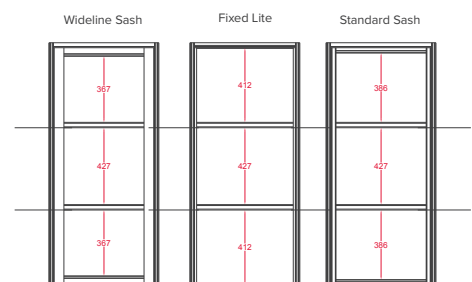

Illustration of a 1372mm high awning window. Windows 1800mm high or above come with 3 horizontal bars as standard.

Gatsby Series.

Bold angles, sleek charisma

The Gatsby series takes its style cues from the Art Deco movement of the mid 1920s, updating the celebrated classic aesthetic for modern homes. Gatsby slightly subdues some of the flamboyance of that famous period, while retaining the sleek sense of luxury that came to define it.

Please Note

Bars are evenly spaced based on the overall height and width of the product, not the glass area, to ensure bars align across products of the same dimensions regardless of the sash type. Products with a transom are the exception, where by bars are evenly spaced within the glass openings.

Please consider other nearby products, as they may need to be customised if you wish for all bars to align.

Please discuss your specification with an A&L sales representative to ensure your desired aesthetic can be achieved.

Illustration of a 1372mm high awning window.
Windows 1800mm high or above come with 3 horizontal bars as standard.

Newport Series.

Casual elegance, muted tones

Originally inspired by the affluent coastal villages of New York’s Long Island, the Newport series offers the casual sophistication epitomized by the ‘Hamptons style’. With a segmented grid tastefully overlaid on the top section of the pane (available in a single or double row), Newport offers an unobstructed view through the majority of the glass. It lets natural light in and captures the spacious ambience of life on the coast—even in the heart of the city.