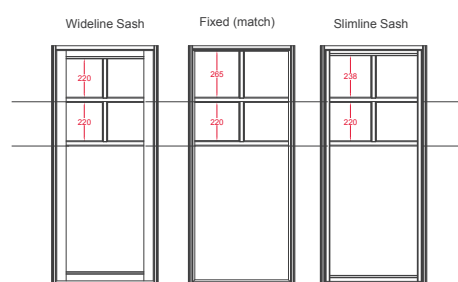

Please Note

Bars are evenly spaced based on the overall height and width of the product, not the glass area, to ensure bars align across products of the same dimensions regardless of the sash type. Products with a transom are the exception, where by bars are evenly spaced within the glass openings.

Please consider other nearby products, as they may need to be customised if you wish for all bars to align. Standard bar positioning on doors differs from windows to allow for the thicker aluminium sections, which take up more of the glass area.

Please discuss your specification with an A&L sales representative to ensure your desired aesthetic can be achieved.

Newport Series - Single

Illustration of a 1372mm high awning window.

Newport Series - Double

Illustration of a 1372mm high awning window.

A&L
WINDOWS | DOORS

1800 ALWINDOWS
alwindows.com.au