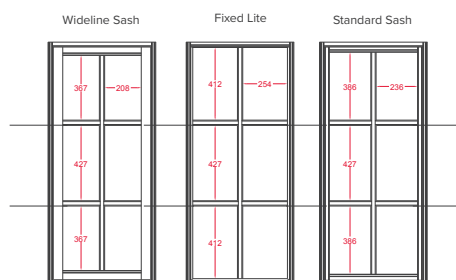

Please Note

Bars are evenly spaced based on the overall height and width of the product, not the glass area, to ensure bars align across products of the same dimensions regardless of the sash type. Products with a transom are the exception, where by bars are evenly spaced within the glass openings.

Illustration of a 1372mm high awning window. Windows 1800mm high or above come with 3 horizontal bars as standard.

Gatsby Series.

Bold angles, sleek charisma

The Gatsby series takes its style cues from the Art Deco movement of the mid 1920s, updating the celebrated classic aesthetic for modern homes. Gatsby slightly subdues some of the flamboyance of that famous period, while retaining the sleek sense of luxury that came to define it.