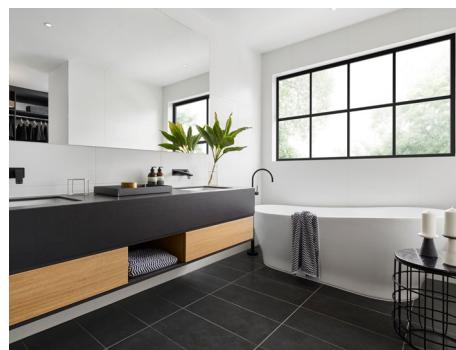

Illustration of a 1372mm high awning window. Windows 1800mm high or above come with 3 horizontal bars as standard.

Gatsby Series.

Bold angles, sleek charisma

The Gatsby series takes its style cues from the Art Deco movement of the mid 1920s, updating the celebrated classic aesthetic for modern homes. Gatsby slightly subdues some of the flamboyance of that famous period, while retaining the sleek sense of luxury that came to define it.